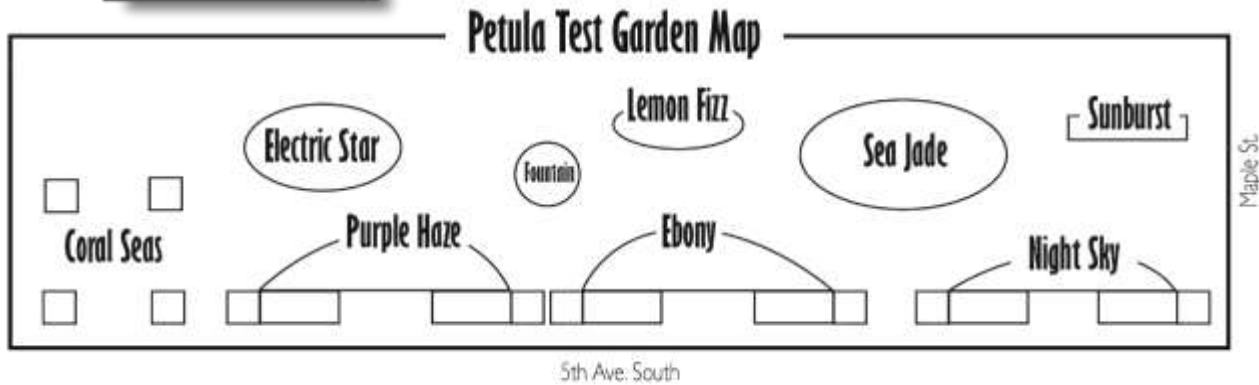

Petula's Test Garden 2016 Plant List

For ease in locating plants, we've named the eight gardens and containers after a striking specimen in each planting. Follow our star performers on Facebook and Instagram (#petulaplants) throughout the summer and fall. The majority of planting this year took place on May 27, 2016.

PETULAPLANTS.COM

Please visit www.petulaplants.com/petula-test-garden-2016.com for detailed descriptions of the plants used in the beds.

Sizes used are listed in gallon (#1 = 1 gallon pot)

PLANT NAME	SIZE	USED	LOCATION
Acacia cognata 'Cousin Itt'	#1	2	Electric Star
Adenanthos sericeus	#1	6	Ebony, boxes
Aeonium 'Blushing Beauty'	5.5"	25	Electric Star; Night Sky north sidewalk
Aeonium 'Black'	4"	15	Ebony, south sidewalk
Aeonium 'Coppertone'	4"	6	Sea Jade
Aeonium 'Cyclops'	OVERWINTERED		Purple Haze, boxes; Coral Seas
Aeonium 'Green/Red'	4"	15	Purple Haze, south sidewalk
Aeonium 'Kiwi'	4"	20	Sea Jade
Aeonium 'Pinwheel'	4"	12	Purple Haze
Aeonium 'Sunburst'	6"	2	Sunburst
Aeonium 'Sunburst'	4"	16	Sunburst
Aeonium decorum 'Variegatum'	6"	3	Ebony, boxes
Agave attenuata 'Ray of Light'	#2	2	Electric Star
Agave lophantha 'Quadricolor'	#1	1	Night Sky, boxes
Agave lophantha 'Quadricolor'	OVERWINTERED		Night Sky, boxes
Agave villmoriniana	#1	2	Ebony, boxes
Alocasia 'Mayan Mask'	#1	4	Coral Seas
Aloe arborescens 'Variegata'	#1	7	Night Sky, south sidewalk
Anigozanthus 'Deep Orange'	#1	9	Night Sky, boxes
Anigozanthus 'Flame'	#1	9	Purple Haze, boxes
Arctostaphylos densiflora 'Sentinel'	#15	1	Night Sky, south box
Artemisia 'Sea Foam'	#1	8	Purple Haze